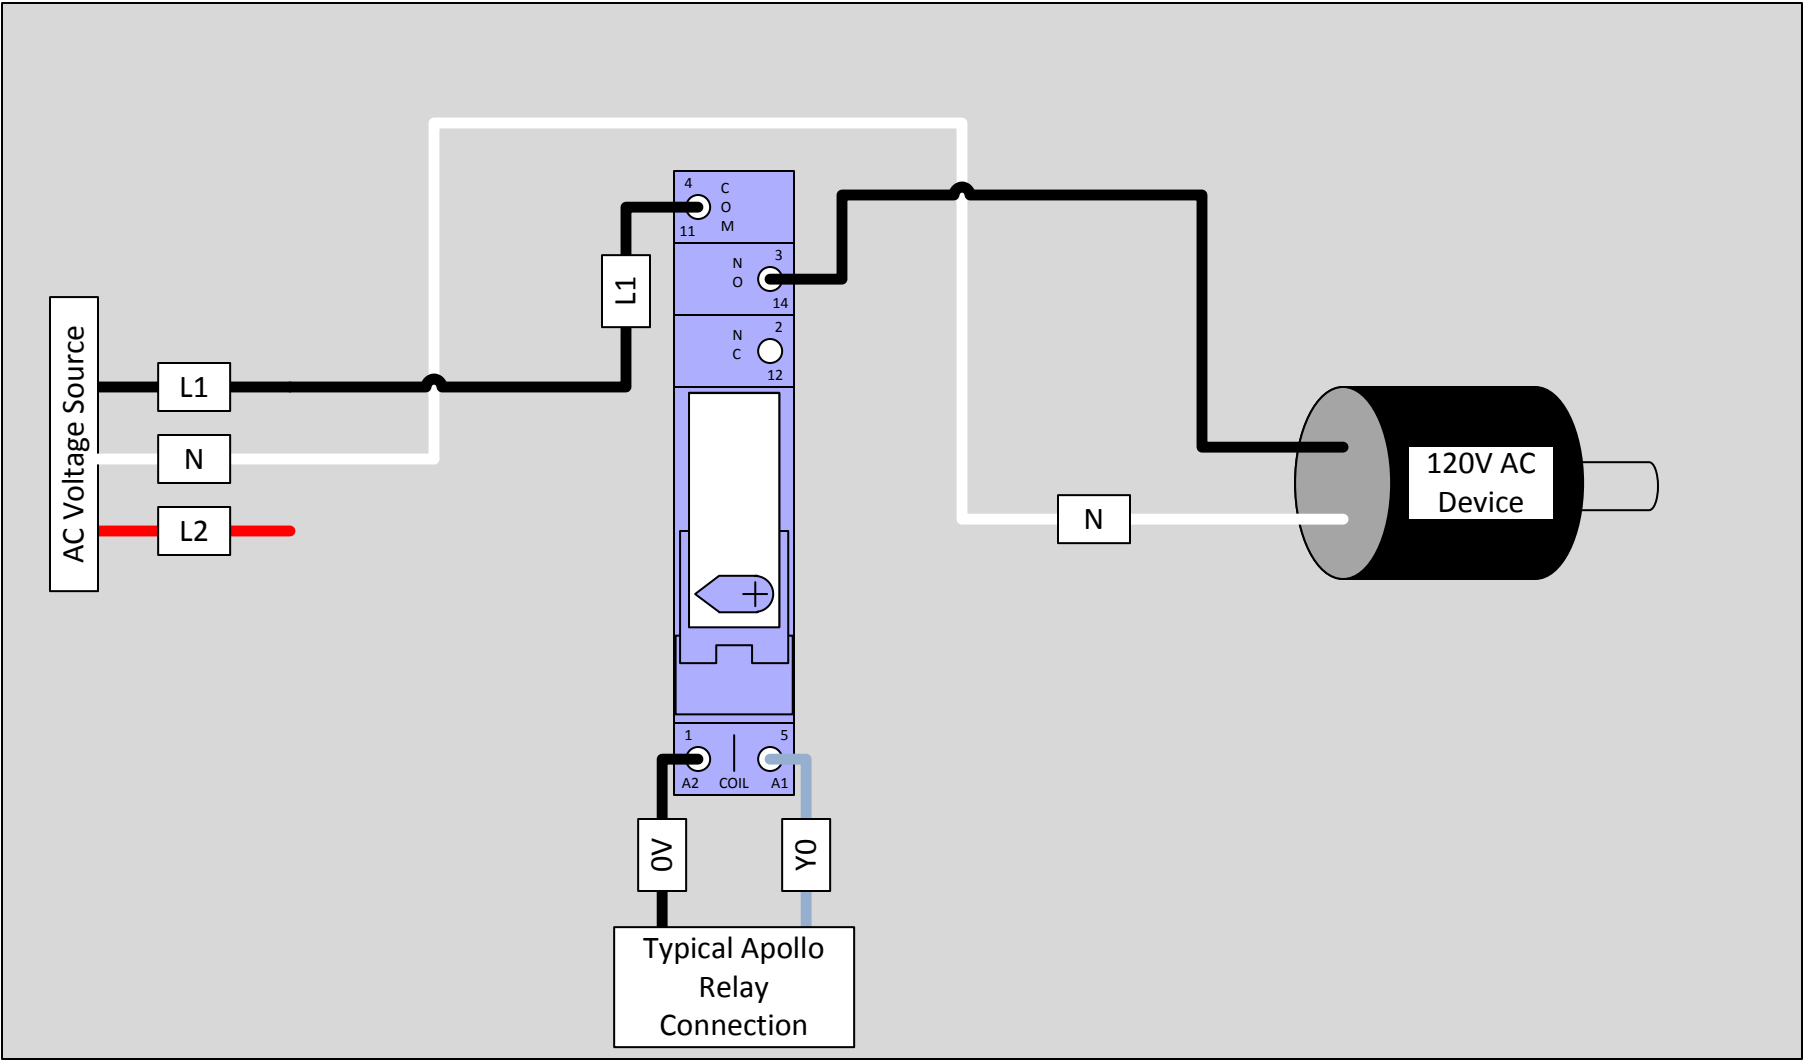

Typical Apollo Relay Connection

Typical 120V AC Relay Connection

TITLE1			
TITLE2			
SIZE	FSCM NO	DRAWING NUMBER	REV
SCALE	SHEET		

4

3

1

2

1